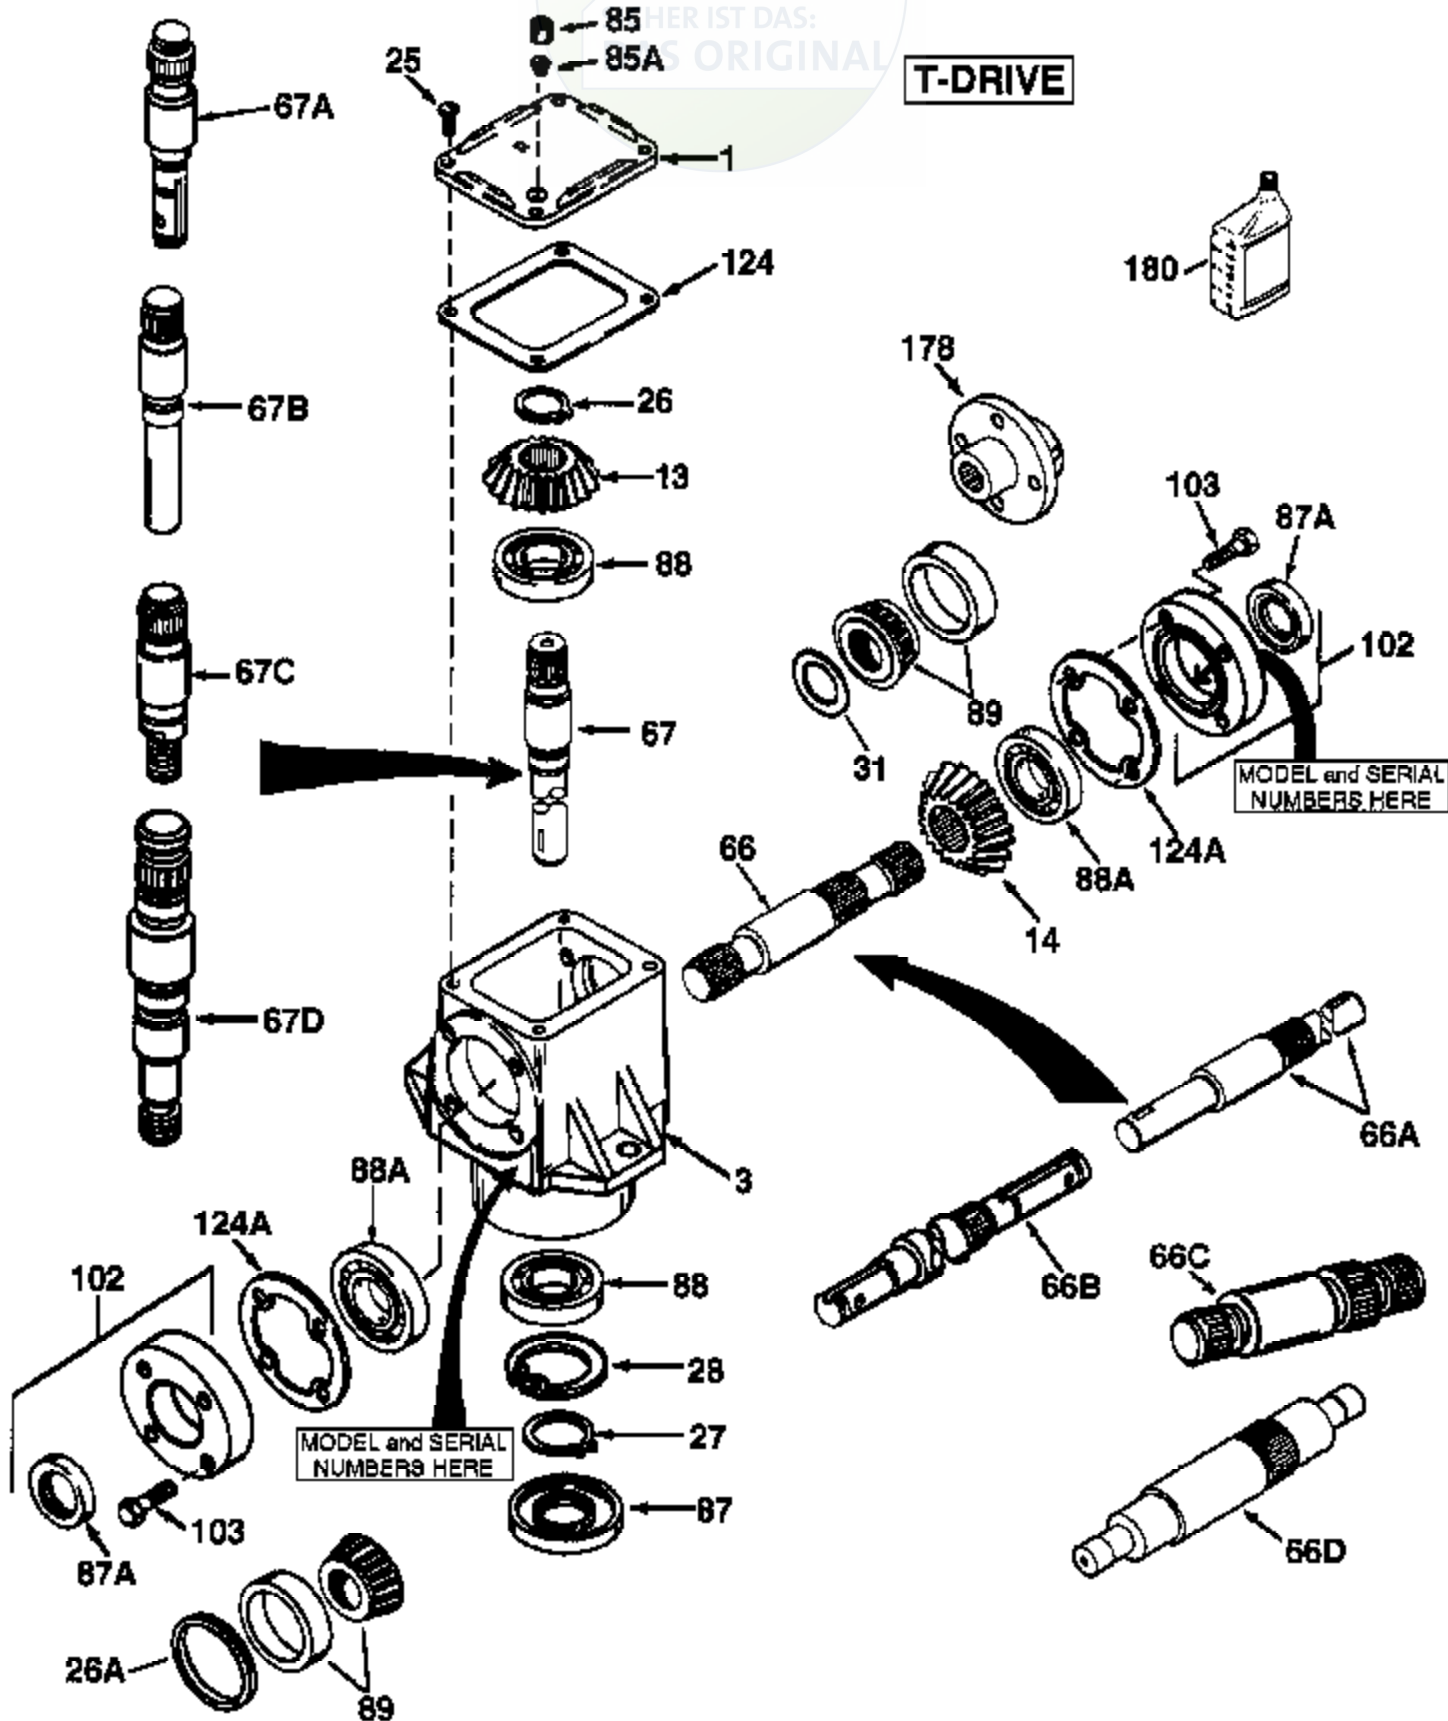

JOIST

WER IST DAS:
ORIGINAL

T-DRIVE

Ref #	Part Number	Qty	Description
1	772067	1	Right Hand Cover
3	770093A	1	"T" Drive Housing
13	778101A	1	Miter Gear (17 teeth-steel)
14	778210A	1	Miter Gear (17 teeth-steel)
25	792025	4	Screw, 10-24 x 1/2"
26	788018	1	Retaining Ring
27	788019	1	Retaining Ring
28	792119	1	Retaining Ring
66	776072A	1	Input Shaft
67	776383	1	Output Shaft
85	792039	1	Pipe Plug 1/8-27
87	788029	1	Oil Seal 7/8"
87A	788031	1	Oil Seal 7/8"
88	780034	1	Ball Bearing
102	786029	2	Retainer Cap
103	792026	8	Bolt, 1/4-20 x 7/8"
124	788028	1	Gasket
124A	788030B	2	Retainer Gasket
180	730229A	1	Gear Oil 80W90

1000-1600-063 Page 2 of 2
Peerless